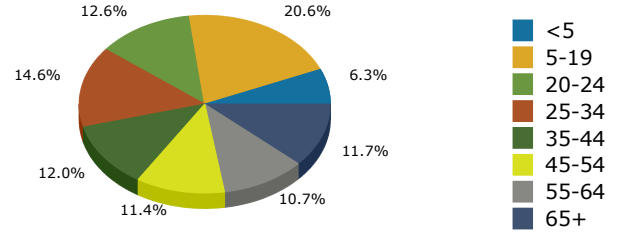

2016 Population by Race

2016 Population by Age

Households

2016 Home Value

2016-2021 Annual Growth Rate

Household Income

Source: U.S. Census Bureau, Census 2010 Summary File 1. Esri forecasts for 2016 and 2021.