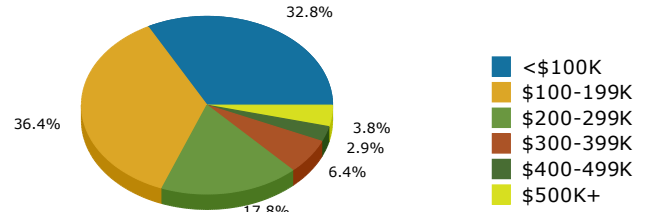

2016 Population by Race

2016 Population by Age

Households

2016 Home Value

2016-2021 Annual Growth Rate

Household Income

Source: U.S. Census Bureau, Census 2010 Summary File 1. Esri forecasts for 2016 and 2021.