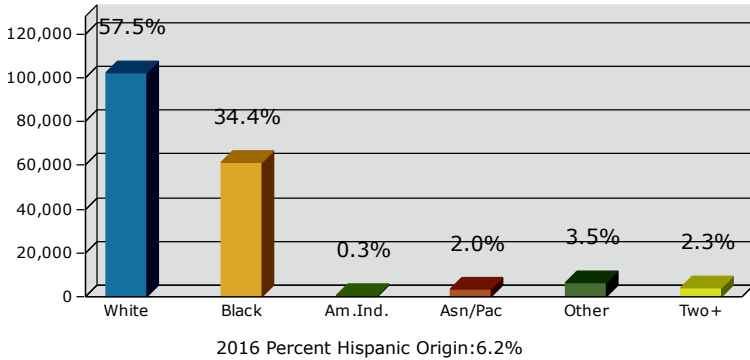

2016 Population by Race

2016 Population by Age

Households

2016 Home Value

2016-2021 Annual Growth Rate

Household Income

Source: U.S. Census Bureau, Census 2010 Summary File 1. Esri forecasts for 2016 and 2021.