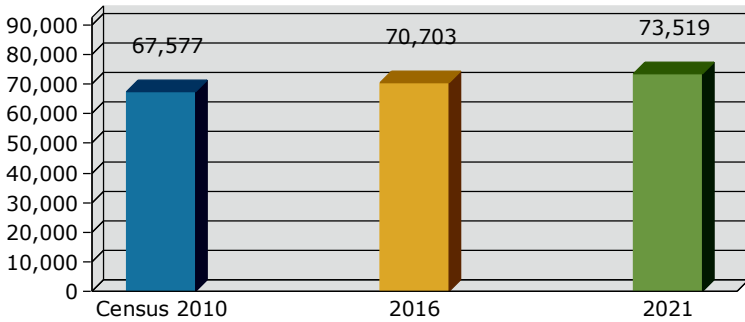

2016 Population by Race

2016 Population by Age

Households

2016 Home Value

2016-2021 Annual Growth Rate

Household Income

Source: U.S. Census Bureau, Census 2010 Summary File 1. Esri forecasts for 2016 and 2021.